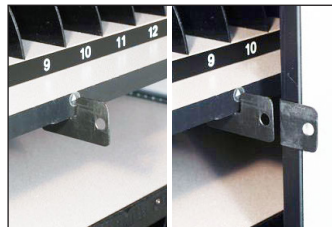

WARRANTY

- 10 years on furniture
- Limited lifetime on surge protector

DESCRIPTION / PART NUMBERS

	P/N
CEF 10 iPad/Tablet/Chromebook TABLETOP Charging Station, 10 slots (each 1.7W x 15D x 11.5H)/10 outlets	EZPad-T1-10
CEF 15 iPad/Tablet/Chromebook TABLETOP Charging Stations, 15 slots (each 1.1W x 15D x 11.5H)/18 outlets	EZPad-T1-15
CEF 10 Laptop TABLETOP Charging Station, 10 slots (each 1.8W x 13.1D x 17H) /10 outlets	LT10
Options & Accessories: 'Add' all desired Option Code Letters to P/N, For example: A 10 Device Tabletop Charging Station (EZPadT1-10) with Hasp clasp (E7) would be: EZPadT1-10-E7	
ADD 3-point Hasp clasp for double door (customer supplied padlock)	E7
Syncing option for EZPad-T1-10, EZPad-T1-15	Sync

Specify color selection from left.

OPTIONS & ACCESSORIES

Hasp Clasp has 3 connection points (customer supplies padlock for dual or alternate access security use with standard keyed lock). (E7)

Tabletop styles can also be stacked, placed side-by-side, or wall mounted (some styles) for additional storage versatility. (Grey Nebula shown)