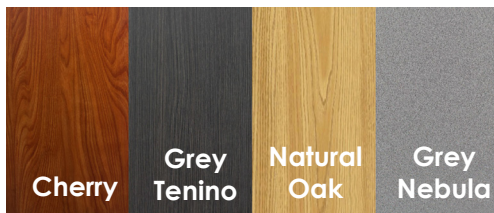

FINISHES

MATERIALS OF CONSTRUCTION

3/4" - 45-48 lb. industrial grade core with double faced Melamine laminate throughout. Top & Bottom in black with radius corners for safety and aesthetics. All edges in Black: top/bottom T-mold edging, balance edgebanded. Sturdy PVC slot dividers prevent sagging. Assembled by hand.
Made in USA.