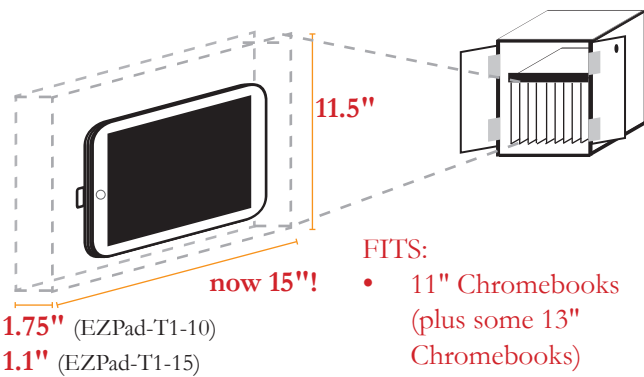

Mobile Device Charging Station

Tabletop Series: Compact stations store and charge a smaller number of devices than a traditional 'cart'.

11" Chromebook/Tablet

10 slots/10 outlets (P/N: EZPadT1-10)
15 slots/18 outlets (P/N: EZPadT1-15)

FITS:

- 11" Chromebooks (plus some 13" Chromebooks)
- Tablets (including iPads, iPad minis)
- 11" & 13" MacBooks
- up to 13" laptop

Overall: 23w x 18.25d x 22.25h

Laptop/MacBook Chromebook/Tablet

10 slots/10 outlets (P/N: LT10)

FITS:

- all Chromebooks at the time of print*
- Most 16" laptops (or smaller)
- Tablets (incl. iPads)
- MacBooks

Overall: 21.75w x 15.125d x 24.125h

cef

*Not all devices that fit are listed, check to make sure your device (with cord attached + cover) fits in slot dimensions shown above (or contact CEF for assistance). CEF NOT responsible for improper size selection.