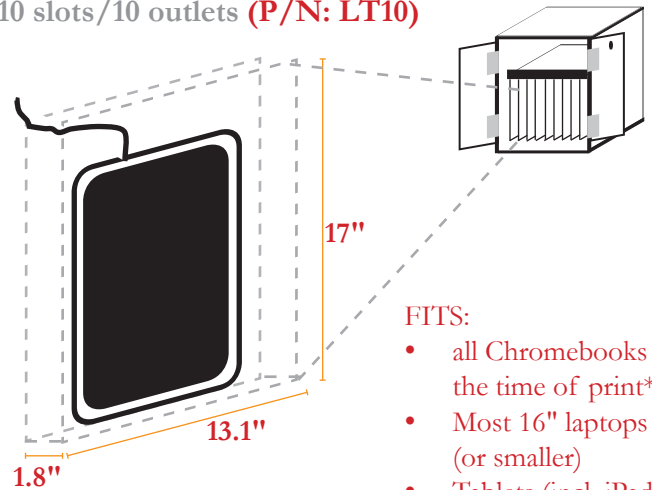

Mobile Device Charging Station

Tabletop Series: Compact stations store and charge a smaller number of devices than a traditional 'cart'.

11" Chromebook/Tablet

10 slots/10 outlets (P/N: EZPadT1-10)
15 slots/18 outlets (P/N: EZPadT1-15)

FITS:

- 11" Chromebooks (plus some 13" Chromebooks)
- Tablets (including iPads, iPad minis)
- 11" & 13" MacBooks
- up to 13" laptop

Overall: 23w x 18.25d x 22.25h

Laptop/MacBook Chromebook/Tablet

10 slots/10 outlets (P/N: LT10)

FITS:

- all Chromebooks at the time of print*
- Most 16" laptops (or smaller)
- Tablets (incl. iPads)
- MacBooks

Overall: 21.75w x 15.125d x 24.125h

cef

*Not all devices that fit are listed, check to make sure your device (with cord attached + cover) fits in slot dimensions shown above (or contact CEF for assistance). CEF NOT responsible for improper size selection.